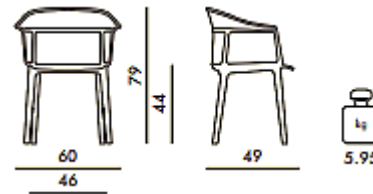

Papyrus

Papyrus is a remake of the archetypal antique rush chair, from a time when chair structures were decisive and strong. This chair combines a translucent support with a slender vertical pebbling, running along the entire outside of the rounded backrest, with its soft and snug lines.

- Brand:* **KARTELL**
- Item type:* Armchair
- Item code:* 5830/Z5
- Designer:* Ronan & Erwan Bouroullec
- Color:* Brown Fume
- Dimension:* 60 x 49 x 79 cm

Please click the link for more option and finishes: